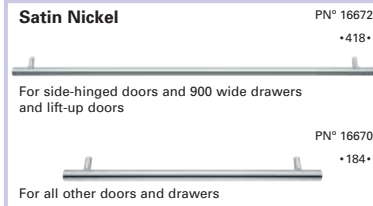

Calabria / ASH technical specification

DOOR OPTIONS

Calabria Ash features wide frame Shaker doors which blend with both modern and traditional interiors.

Door frames and drawers are solid Ash, centre panels are 10mm chipboard faced with premium quality, stained and lacquered Ash veneer.

There is a choice of pewter finish bow handle, a bold square knob finished in pewter with contrasting centre detail and round or square D handles.

Standard glazed doors are wooden framed, optional aluminium effect framed glazed doors are all available with frosted glass.

HANDLE/KNOB OPTIONS

NOTE: Handles are vertical on handed doors, horizontal on lift-up doors and drawers unless specified.

Round D Handle

Square D Handle

Bar Handle

Chunky Rod Handle

Bow Handle

Square Knob

CARCASS COLOUR

Exposed Carcass Ends

**Pippy Oak
Metallic**

Other Carcass Surfaces

Metallic

PLINTH OPTIONS

Standard

Upgrade

LIGHT PELMET

NOTE: Supplied in 3m lengths only. Order by part number and quantity of lengths.

CORNICE

NOTE: Supplied in 3m lengths only. Order by part number and quantity of lengths.

Tested by FIRA to BS 6222 (1997): Part 2 to test level H

Paula Rosa, Water Lane, Storrington, West Sussex RH20 3DS Telephone: 01903 746666 Facsimile: 01903 742140 www.paularosa.com

Paula Rosa is a member of the Ballingslöv Group of Companies

Whilst every effort is made to ensure product consistency, wood is a natural product and variations in grain and colour are to be expected. Colours may alter in the course of time and any such changes are not covered by our Guarantee.

Paula Rosa reserves the right to alter specifications or make changes to our range in our continuous effort to offer the highest quality products.