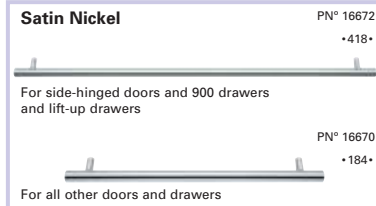

Calabria / CALVADOS technical specification

DOOR OPTIONS

Calabria Ash features wide frame Shaker doors which blend with both modern and traditional interiors.

Door frames and drawers are solid Ash, centre panels are 10mm chipboard faced with premium quality, stained and lacquered Ash veneer.

There is a choice of pewter finish bow handle, a bold square knob finished in pewter with contrasting centre detail and round or square D handles.

Standard glazed doors are wooden framed, optional aluminium effect framed glazed doors are all available with frosted glass.

HANDLE/KNOB OPTIONS

NOTE: Handles are vertical on handed doors, horizontal on lift-up doors and drawers unless specified.

Round D Handle

Square D Handle

Bar Handle

Chunky Rod Handle

Bow Handle

Square Knob

CARCASS COLOUR

Exposed Carcass Ends

**Calvados
Metallic**

Other Carcass Surfaces

Metallic

PLINTH OPTIONS

Standard

Upgrade

LIGHT PELMET

NOTE: Supplied in 3m lengths only. Order by part number and quantity of lengths.

CORNICE

NOTE: Supplied in 3m lengths only. Order by part number and quantity of lengths.

Paula Rosa, Water Lane, Storrington, West Sussex RH20 3DS Telephone: 01903 746666 Facsimile: 01903 742140 www.paularosa.com

Paula Rosa is a member of the Ballingslöv Group of Companies

Whilst every effort is made to ensure product consistency, wood is a natural product and variations in grain and colour are to be expected. Colours may alter in the course of time and any such changes are not covered by our Guarantee.

Paula Rosa reserves the right to alter specifications or make changes to our range in our continuous effort to offer the highest quality products.