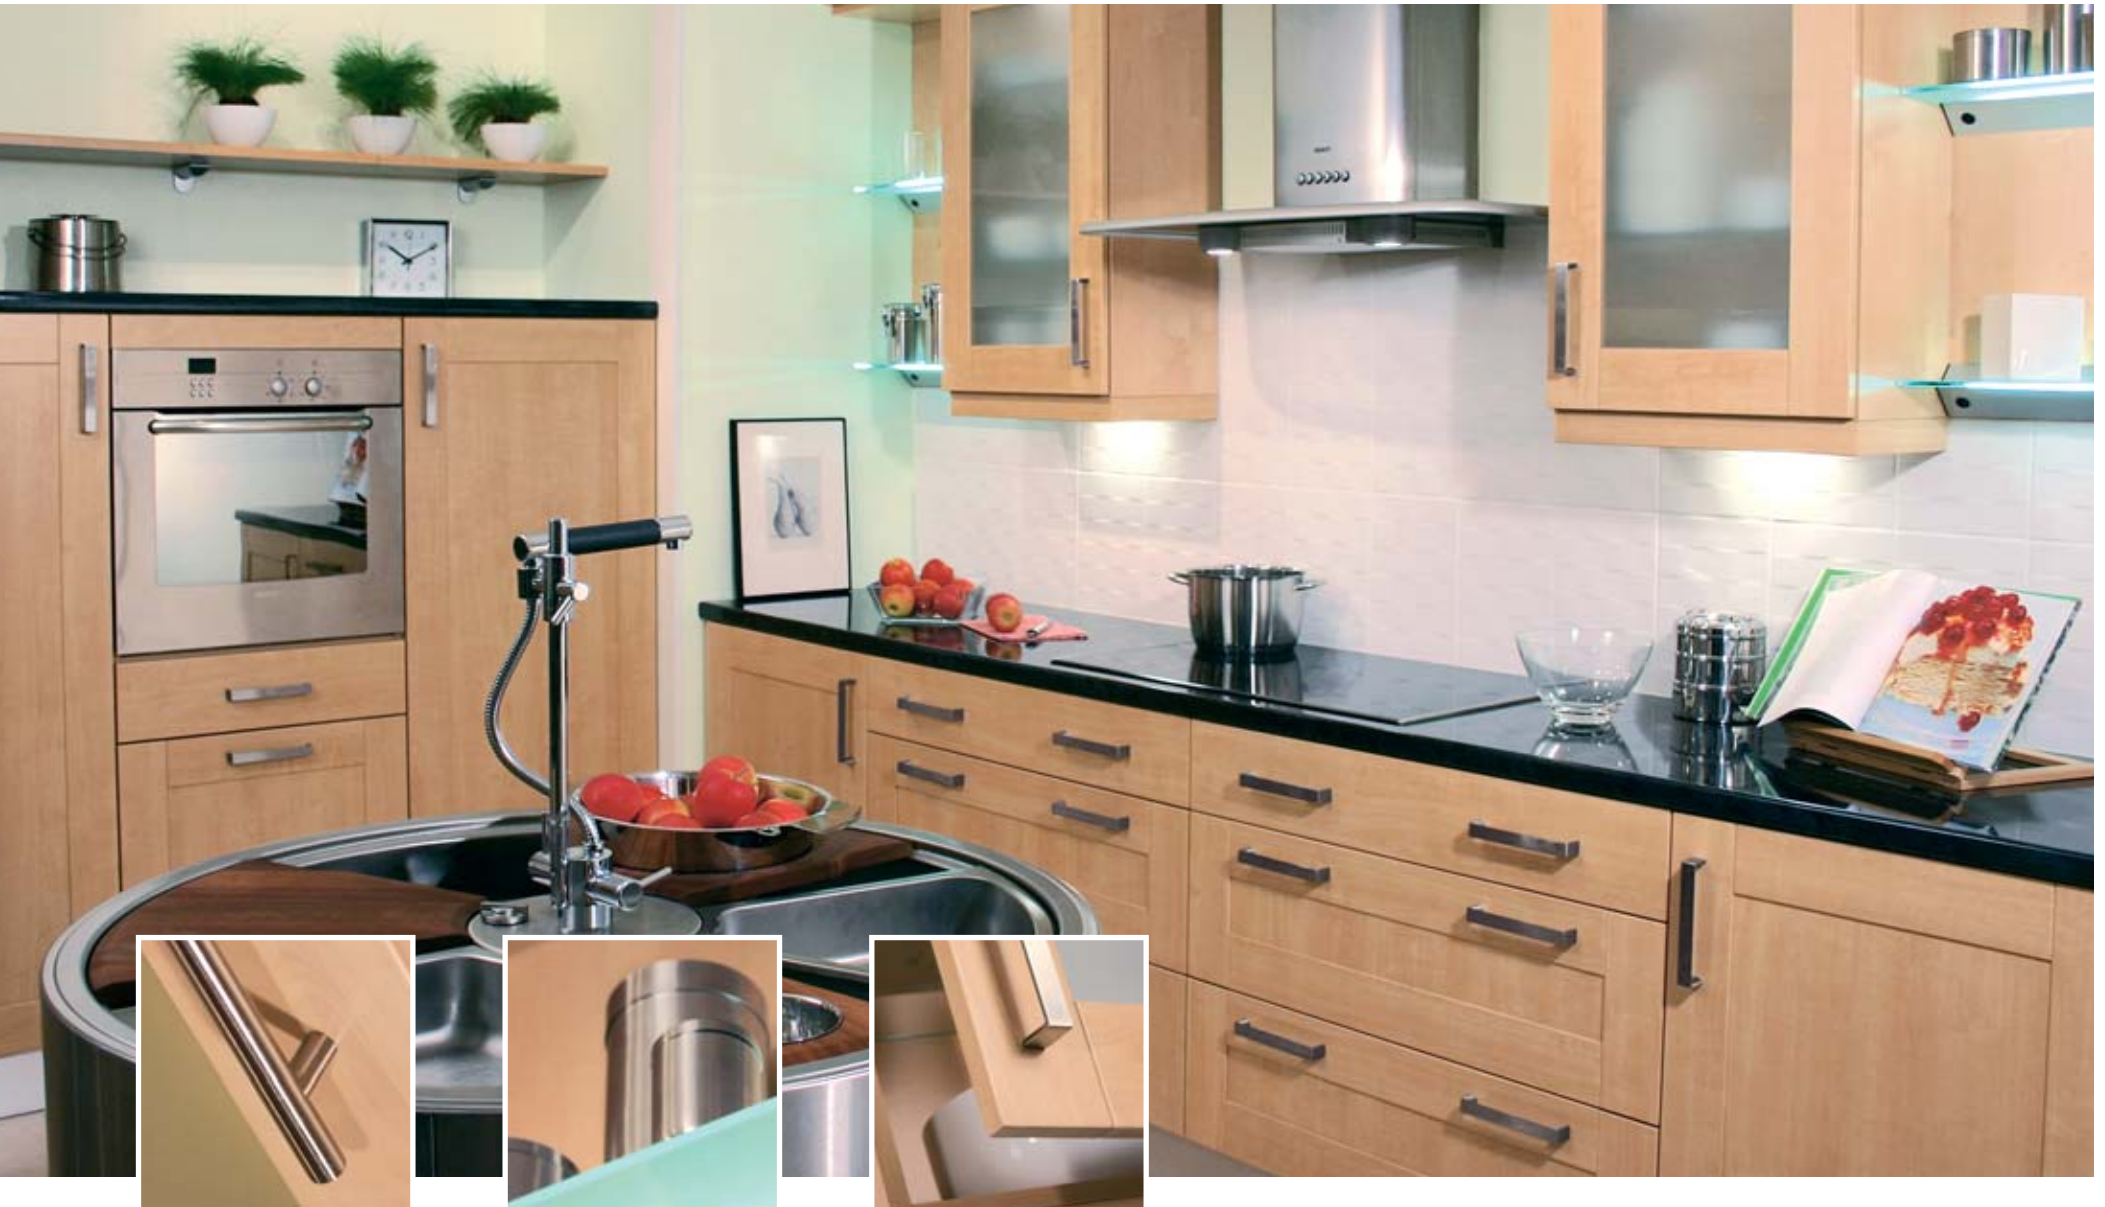

Laconia / CALVADOS