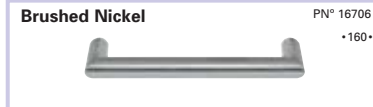

Merlot

DOOR OPTIONS

Ivory

Pippy Oak

Nut

The timeless design of Merlot suits both modern and traditional environments.

With their soft radius edges and beading detail the Nut, Ivory and Pippy Oak coloured doors have a truly individual character. A choice of modern and traditional handles are available.

Doors and drawers are manufactured from 22mm thick MDF beneath a durable PVC foil.

There is a choice of metallic or colour matched plinths.

Glass door frames complement the range and feature Georgian frames with Flemish pattern glass.

HANDLE OPTIONS

NOTE: Handles are vertical on handed doors, horizontal on lift-up doors and drawers unless specified.

Round D Handle

Square D Handle

Bar Handle

Chunky Rod Handle

Barrel Handle

Twisted Bar Handle

CARCASS COLOUR

Exposed Carcass Ends

**Alabaster
Nut
Pippy Oak
Metallic**

Other Carcass Surfaces

Metallic

PLINTH OPTIONS

Standard

Upgrade