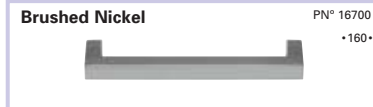

Merlot

DOOR OPTIONS

Ivory

Pippy Oak

Nut

The timeless design of Merlot suits both modern and traditional environments.

With their soft radius edges and beading detail the Nut, Ivory and Pippy Oak coloured doors have a truly individual character. A choice of modern and traditional handles are available.

Doors and drawers are manufactured from 22mm thick MDF beneath a durable PVC foil.

There is a choice of metallic or colour matched plinths.

Glass door frames complement the range and feature Georgian frames with Flemish pattern glass.

HANDLE OPTIONS

NOTE: Handles are vertical on handed doors, horizontal on lift-up doors and drawers unless specified.

Round D Handle

Square D Handle

Bar Handle

Chunky Rod Handle

Barrel Handle

Twisted Bar Handle

CARCASS COLOUR

Exposed Carcass Ends

**Alabaster
Nut
Pippy Oak
Metallic**

Other Carcass Surfaces

Metallic

PLINTH OPTIONS

Standard

Upgrade