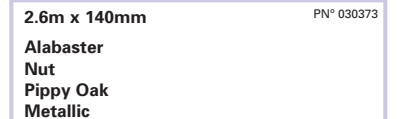

CARCASS COLOUR

Exposed Carcass Ends

**Alabaster
Nut
Pippy Oak
Metallic**

Other Carcass Surfaces

Metallic

PLINTH OPTIONS

Standard

Upgrade

LIGHT PELMET

NOTE: Supplied in 3m lengths only. Order by part number and quantity of lengths.

CORNICE

NOTE: Supplied in 3m lengths only. Order by part number and quantity of lengths.

Tested by FIRA to
BS 6222 (1997):
Part 2 to test level H