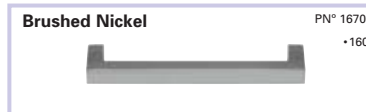

Square D Handle