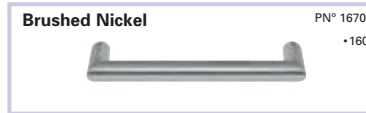

Urbano technical specification

With the current trend towards open plan living and multi functional spaces, Urbano offers a wide choice of gloss colours in a contemporary 'handle less' range designed to blend with the surroundings.

Doors are 18mm MDF with ultra tight radiused edges,faced with high gloss durable laminate and edged top and bottom with 2mm metallic effect lipping.

Carcasses are metallic colour inside and out and available in a restricted range of sizes appropriate for the 'handle less' concept. Base cabinet doors overlap a recessed extrusion running below the worktop providing a continuous finger pull.

Wall cabinet doors overhang the cabinet again providing a continuous finger pull.
NB. All appliance housings and tall storage cabinets have handles.

Special drawer cabinets feature internal drawers nesting behind a door with special 'zero protrusion' hinges. In order to preserve the clean and minimalist appearance glass doors are not available in this range.

HANDLE OPTIONS

NOTE: Handles are vertical on handed doors, horizontal on lift-up doors and drawers unless specified.

Round D Handle